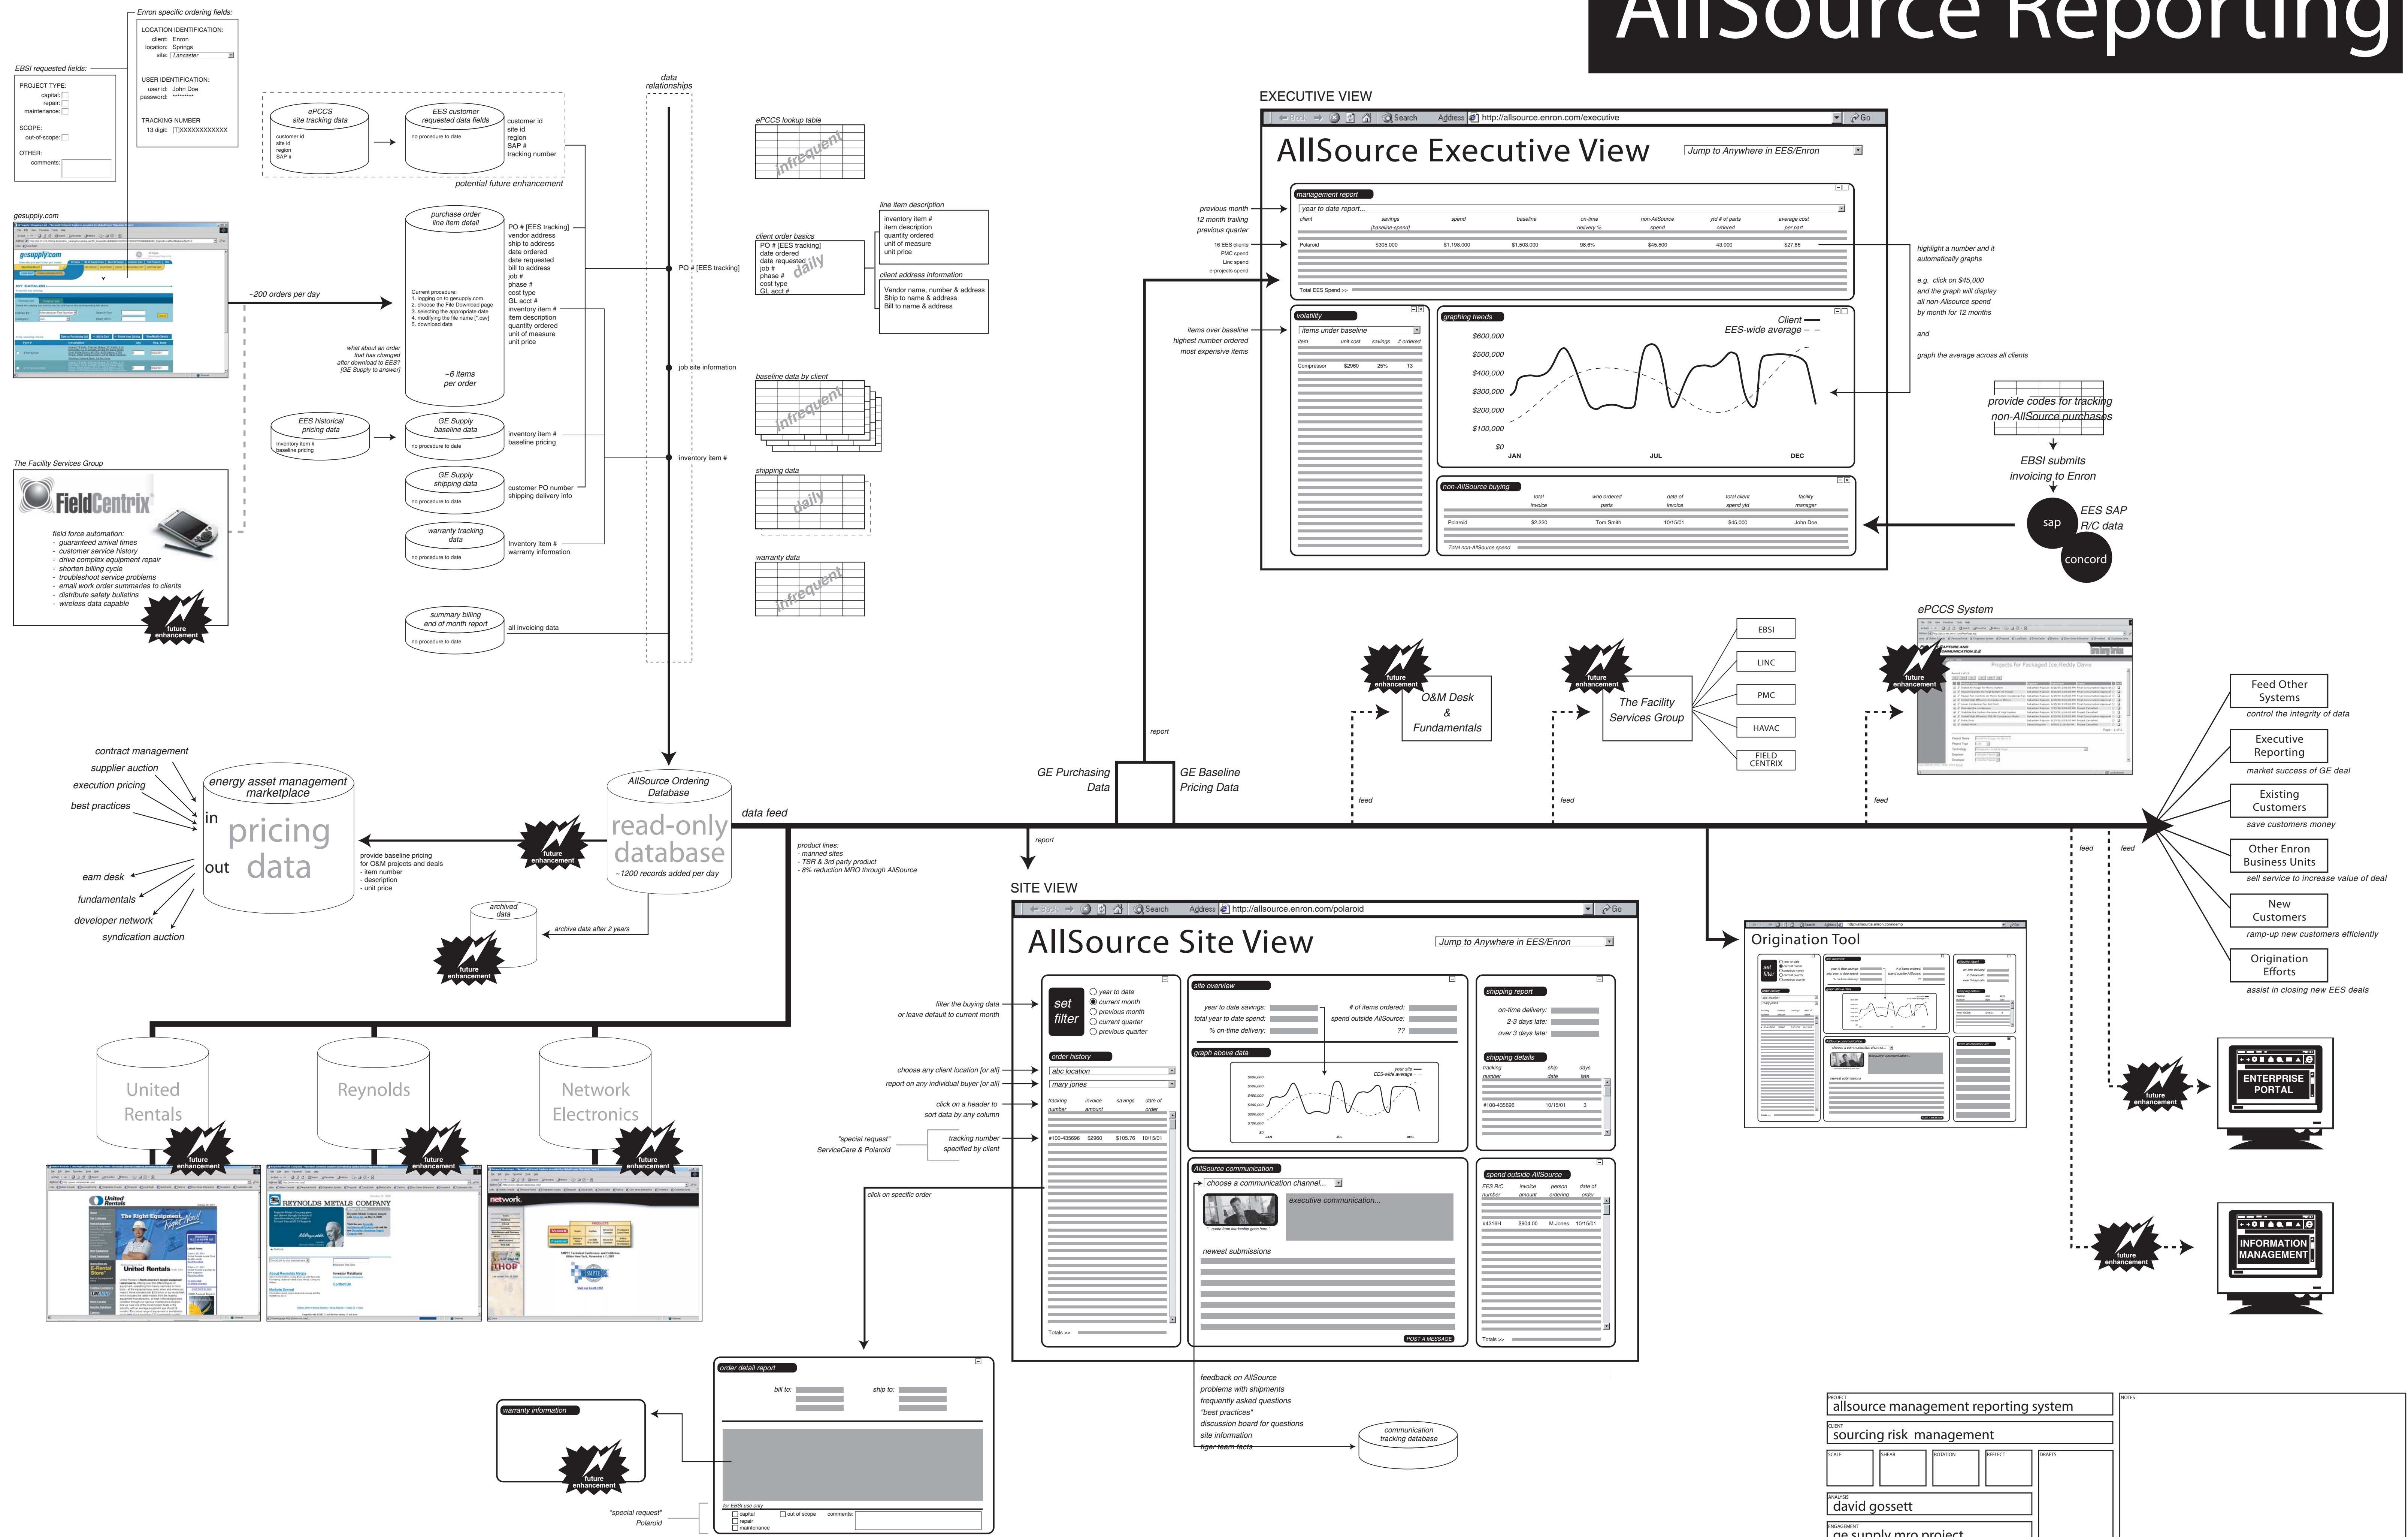

AllSource Reporting

PROJECT: allsource management reporting system

CLIENT: sourcing risk management

SCALE: [] [] [] [] [] []

ANALYST: david gossett

BACKGROUND: ge supply mro project

NOTES: